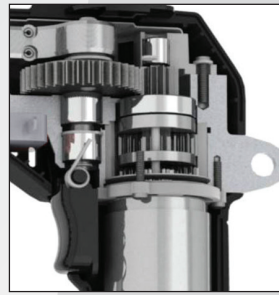

20 Volt Lithium-Ion Grease Gun

Built-in Intelligence

**LCD with real-time
information:**

- Grease meter
- Grease level gauge
- Battery capacity gauge

Two flow rates:

- High — 6 oz/min
(170 g/min)
- Low — 4 oz/min
(113 g/min)

**15 grease cartridges per
battery charge**

Convenient

- LED flashlight with on/off control

Patented Airflow Management

- Optimizes motor and transmission life

Durable & Efficient

- Ball and needle bearings
- Curved slot yoke optimizes mechanical efficiency
- Case-hardened piston for wear and bend resistance
- Impact-resistant LCD lens surrounded by impact-absorbing bezel

Ergonomic

- Shape, weight and balance designed for less physical strain
- Soft, comfortable grip

Precise Lubrication – Built-in Intelligence – Only from the Lubrication Specialists

Multi-function LCD

LCD and Icons Keep You in Control

Button resets functions, turns flashlight on or off and toggles between ounces and grams

Switch allows you to choose between two flow rates

Display turns red during stall condition

Display flashes red when the gun loses prime or runs out of grease