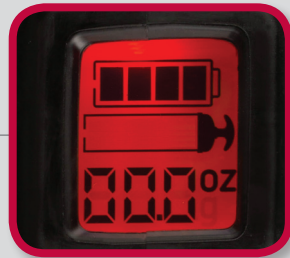

20 Volt Lithium-Ion Grease Gun

Built-in Intelligence

**LCD with real-time
information:**

- Grease meter
- Grease level gauge
- Battery capacity gauge

Two flow rates:

- High — 6 oz/min
(170 g/min)
- Low — 4 oz/min
(113 g/min)

Ergonomic

- Shape, weight and balance designed for less physical strain
- Soft, comfortable grip

Precise Lubrication – Built-in Intelligence – Only from the Lubrication Specialists

Multi-function LCD

LCD and Icons Keep You in Control

Button resets functions, turns flashlight on or off and toggles between ounces and grams

Switch allows you to choose between two flow rates

Display turns red during stall condition

Display flashes red when the gun loses prime or runs out of grease

Battery level flashes to signify low voltage

Grease level flashes when low grease condition occurs

Specifications

Model Number	Li-Ion Battery			70-minute Charger	Pressure	Flow Rate		Cartridges per Battery Charge		Weight
	Quantity	Voltage	mAh			High	Low	High Speed	Low Speed	
596-A	1	20 V*	1500	110 V/60 Hz	10,000 psi (690 bar)	6 oz/min (170 g/min)	4 oz/min (113 g/min)	13	15	6.3 lb (2.9 kg)
596-B	2			220 V/50 Hz						
596-C	1									
596-D	2									